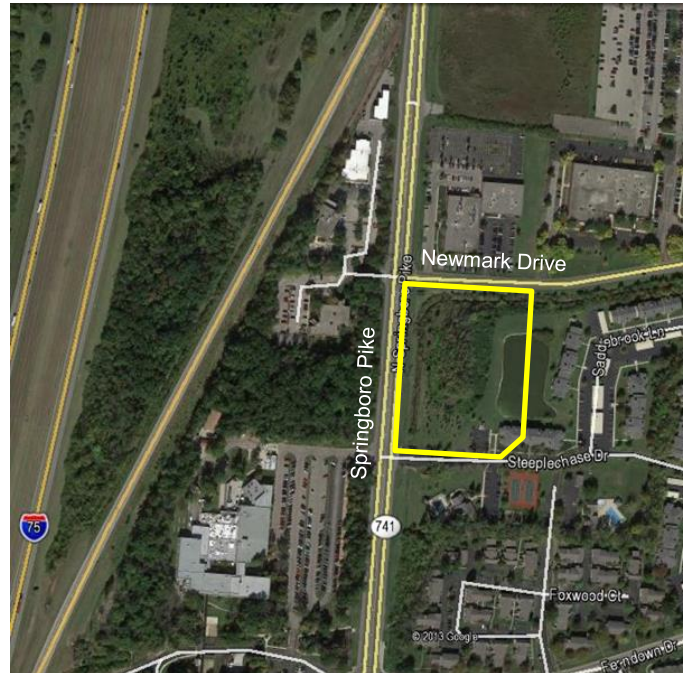

5.45 Acres For Sale  
Frontage on Both Newmark Drive  
& Springboro Pike (SR 741)

**Dick Tipton**  
The Tipton Group  
[dtipton@tiptongroupinc.com](mailto:dtipton@tiptongroupinc.com)  
937-477-7103

### LOCATION

- Southeast corner of Springboro Pike (SR 741) & Newmark Drive
- Dayton (Miami Township), Ohio 45342
- 1.5 Miles North of Austin Landing
- 1.25 Miles South of Dayton Mall

### FEATURES

- No local Earnings Tax
- Traffic Light at Springboro Pike & Newmark Drive
- Springboro Pike Traffic Count 24,900
- 1.8 Acre Lake

Medical Office Building, Union, KY

Surgery Center, Centerville, OH