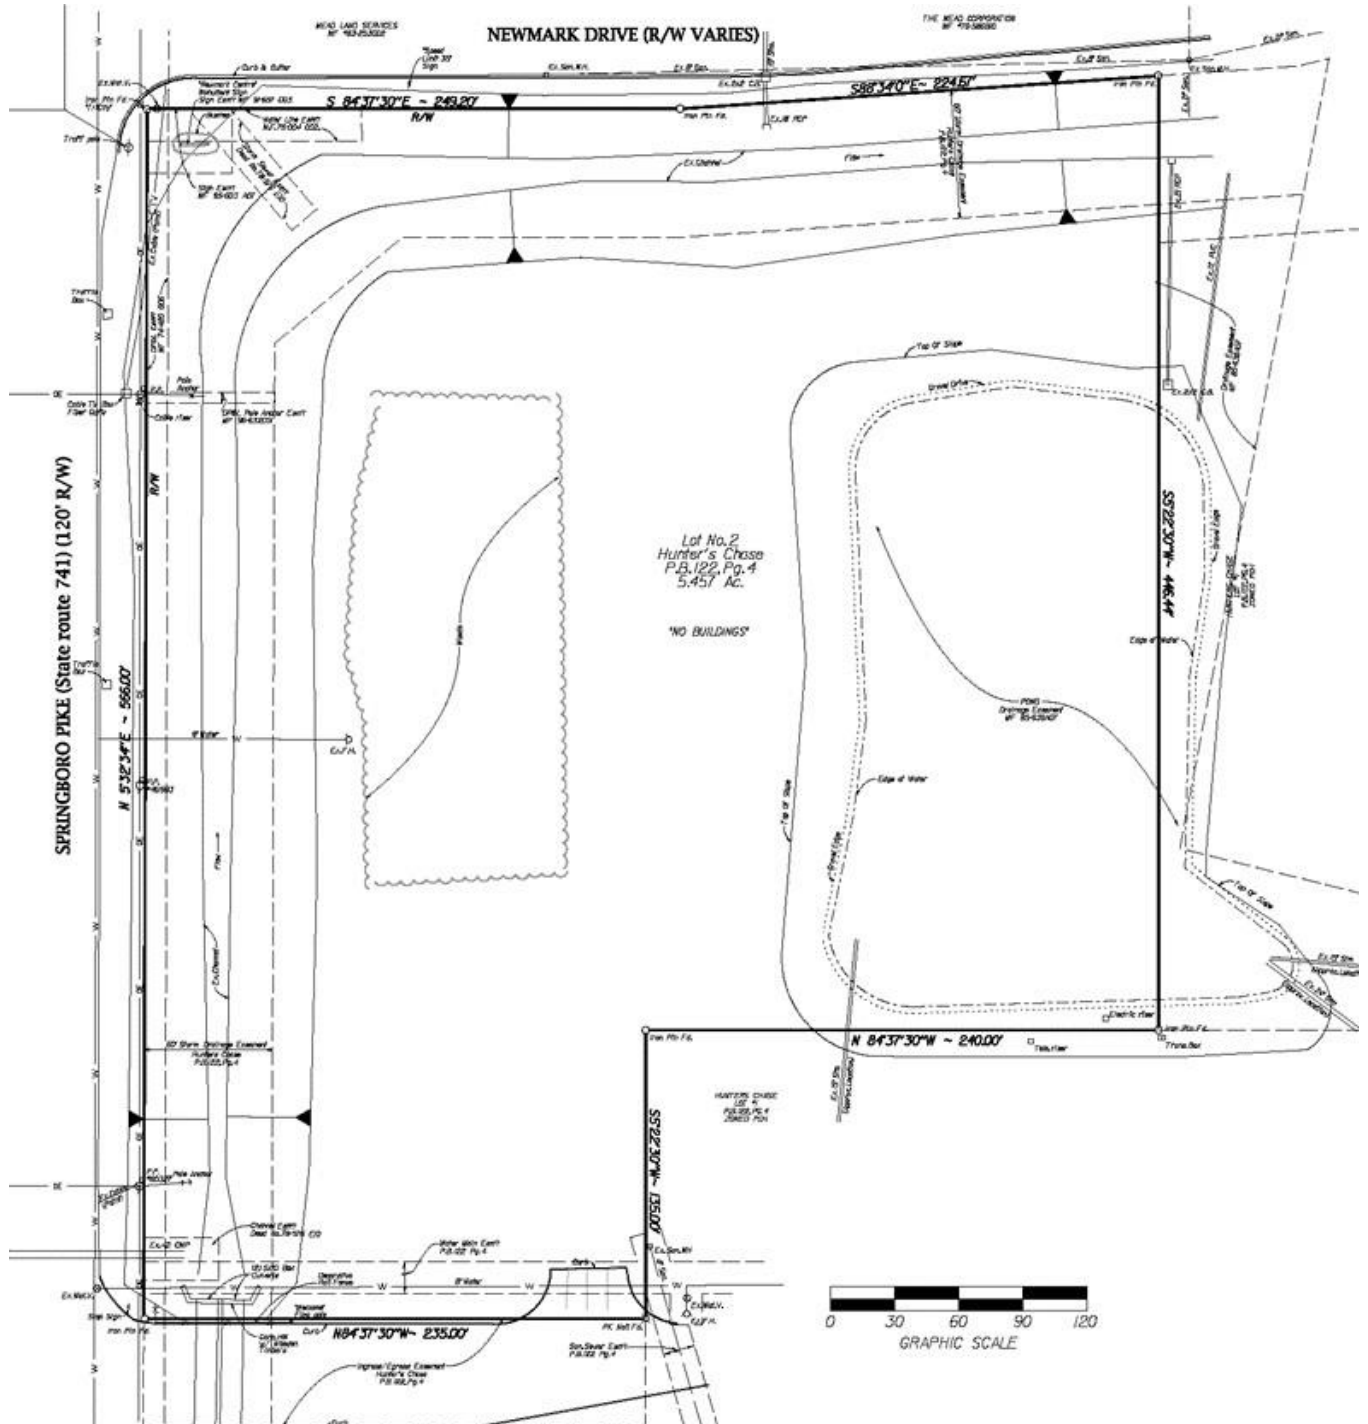

### LOCATION

- Southeast corner of Springboro Pike (SR 741) & Newmark Drive
- Dayton (Miami Township), Ohio 45342
- 1.5 Miles North of Austin Landing
- 1.25 Miles South of Dayton Mall

### FEATURES

- No local Earnings Tax
- Traffic Light at Springboro Pike & Newmark Drive
- Springboro Pike Traffic Count 24,900
- 1.8 Acre Lake

Medical Office Building, Union, KY

Surgery Center, Centerville, OH